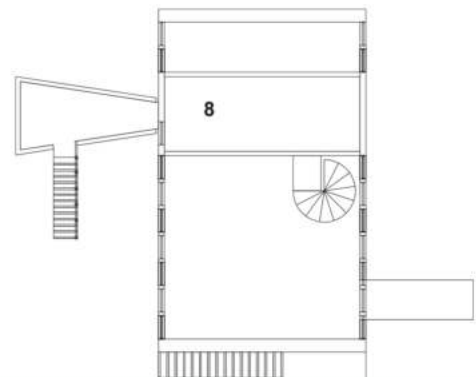

WWW.TUTOMATOR.COM

FOR GET MORE 3D MODEL VISIT TO WWW.TUTOMATOR.COM

TUTOMATOR

WWW.TUTOMATOR.COM

PRE MADE OFFICE AND HOUSE 3DS MAX V RAY 030

HOUSE 20

1. BATHROOM
2. BEDROOM
3. RECREATION ROOM
4. LIVING ROOM
5. WC
6. DINING ROOM
7. KITCHEN
8. TERRACE