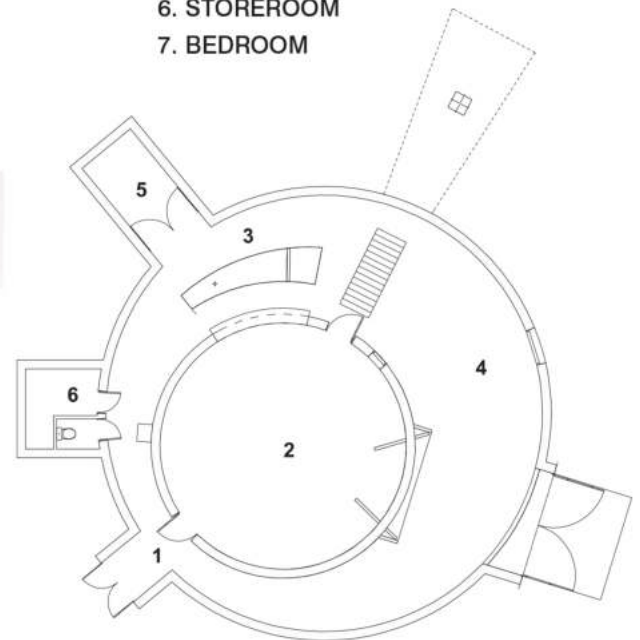

TUTOMATOR

WWW.TUTOMATOR.COM

PRE MADE OFFICE AND HOUSE 3DS MAX V RAY 030

HOUSE 18

1. ENTRANCE HALL
2. KITCHEN
3. PANTRY
4. LIVING ROOM
5. DINING ROOM
6. BEDROOM ROOM
7. DRESSING ROOM
8. BATHROOM

WWW.TUTOMATOR.COM

FOR GET MORE 3D MODEL VISIT TO WWW.TUTOMATOR.COM

TUTOMATOR

WWW.TUTOMATOR.COM

PRE MADE OFFICE AND HOUSE 3DS MAX V RAY 03D

HOUSE 19

1. ENTRENCE
2. RECREATION ROOM
3. KITCHEN
4. DINING ROOM
5. PATIO
6. STOREROOM
7. BEDROOM

WWW.TUTOMATOR.COM

FOR GET MORE 3D MODEL VISIT TO WWW.TUTOMATOR.COM

TUTOMATOR

WWW.TUTOMATOR.COM

PRE MADE OFFICE AND HOUSE 3DS MAX V RAY 030

HOUSE 20

1. BATHROOM
2. BEDROOM
3. RECREATION ROOM
4. LIVING ROOM
5. WC
6. DINING ROOM
7. KITCHEN
8. TERRACE