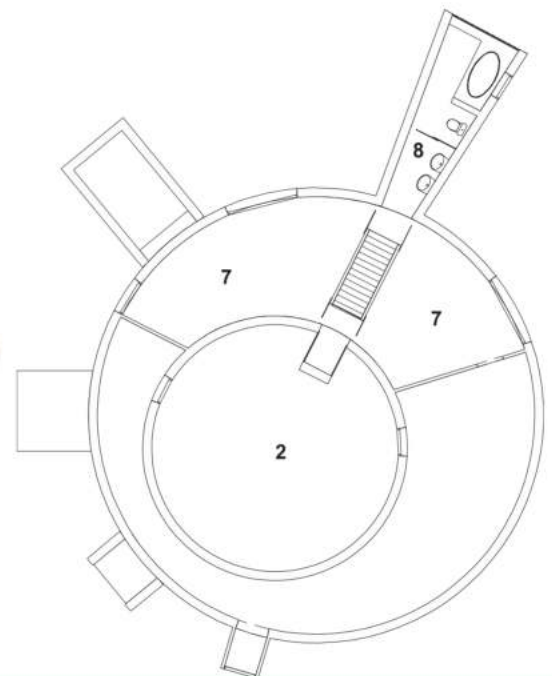

FOR GET MORE 3D MODEL VISIT TO WWW.TUTOMATOR.COM

TUTOMATOR

WWW.TUTOMATOR.COM

PRE MADE OFFICE AND HOUSE 3DS MAX V RAY 03D

HOUSE 19

1. ENTRENCE
2. RECREATION ROOM
3. KITCHEN
4. DINING ROOM
5. PATIO
6. STOREROOM
7. BEDROOM